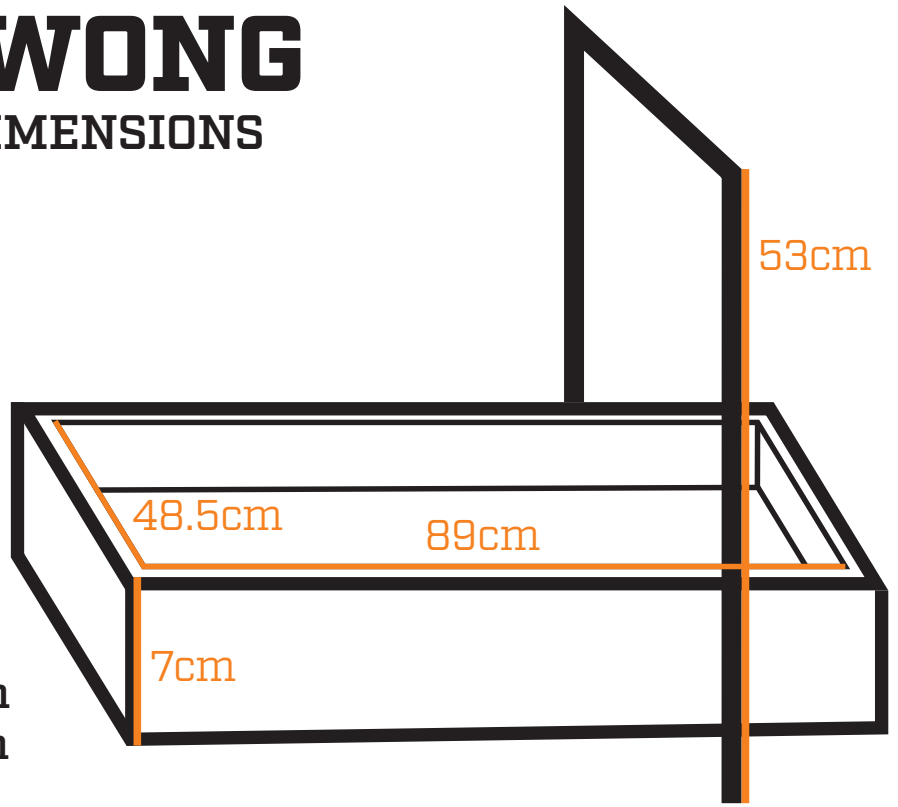

Width: 47.5cm
Full length: 92cm
Length to trailer: 87.5cm
Lip Height: 7cm
Height: 51cm

Please note the fridge slide does not fully extend from the trailer

OTWAY

FRIDGE SLIDE DIMENSIONS

Width: 59.5cm
Full length: 97.5cm
Length to trailer: 94cm
Lip Height: 9.5cm
Height: 61cm

Please note the fridge slide does not fully extend from the trailer

CURRAWONG

FRIDGE SLIDE DIMENSIONS

Width: 48.5cm
Full length: 89cm
Lip Height: 7cm
Height: 53cm

Please note the fridge slide fully extends from the trailer

ALLENDALE

FRIDGE SLIDE DIMENSIONS

Width: 59.5cm
Full length: 97.5cm
Length to trailer: 92cm
Lip Height: 10cm
Height: 56cm

Please note the fridge slide does not fully extend from the trailer

BUCKLEY

FRIDGE SLIDE DIMENSIONS

Width: 60cm
Full length: 75.5cm
Length to trailer: 67.5cm
Lip Height: 14cm
Height: 48cm

Please note the fridge slide does not fully extend from the trailer