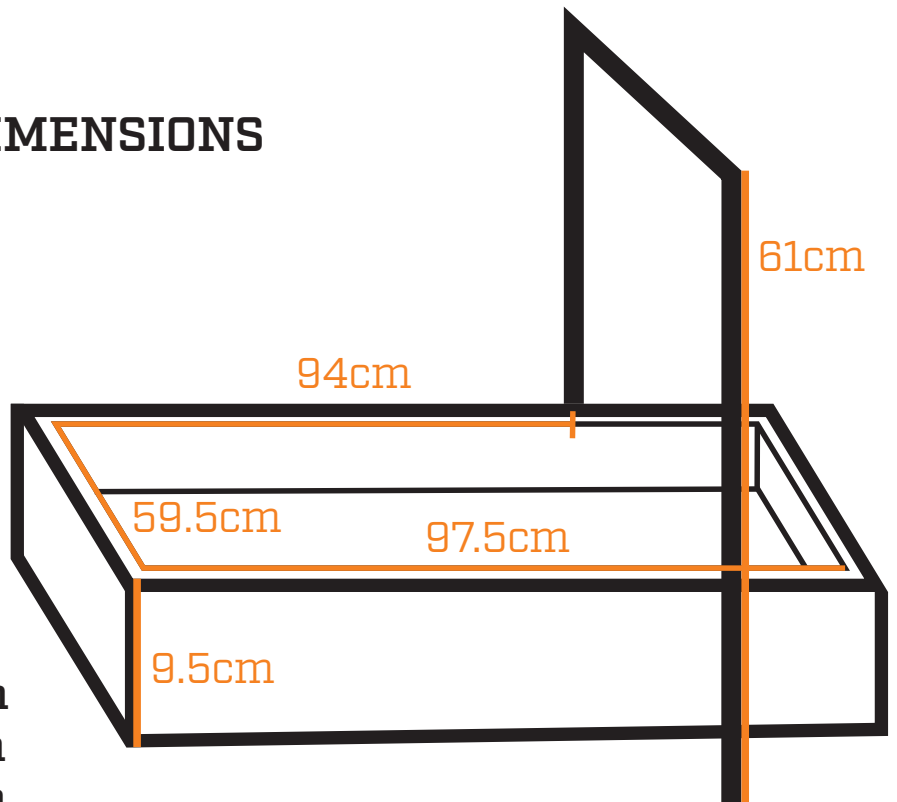

GLENAIRE

FRIDGE SLIDE DIMENSIONS

[Same for Both Sides]

Width: 54cm
Full length: 81cm
Length to trailer: 75cm
Lip Height: 9cm
Height: 63cm

Please note the fridge slide does not fully extend from the trailer

JOHANNA

FRIDGE SLIDE DIMENSIONS

Width: 59.5cm
Full length: 98cm
Length to trailer: 92cm
Lip Height: 10cm
Height: 61cm

Please note the fridge slide does not fully extend from the trailer

TERANG

FRIDGE SLIDE DIMENSIONS

Width: 47.5cm
Full length: 92cm
Length to trailer: 87.5cm
Lip Height: 7cm
Height: 51cm

Please note the fridge slide does not fully extend from the trailer

OTWAY

FRIDGE SLIDE DIMENSIONS

Width: 59.5cm
Full length: 97.5cm
Length to trailer: 94cm
Lip Height: 9.5cm
Height: 61cm

ALLENDALE

FRIDGE SLIDE DIMENSIONS

Width: 59.5cm
Full length: 97.5cm
Length to trailer: 92cm
Lip Height: 10cm
Height: 56cm

Please note the fridge slide does not fully extend from the trailer

BUCKLEY

FRIDGE SLIDE DIMENSIONS