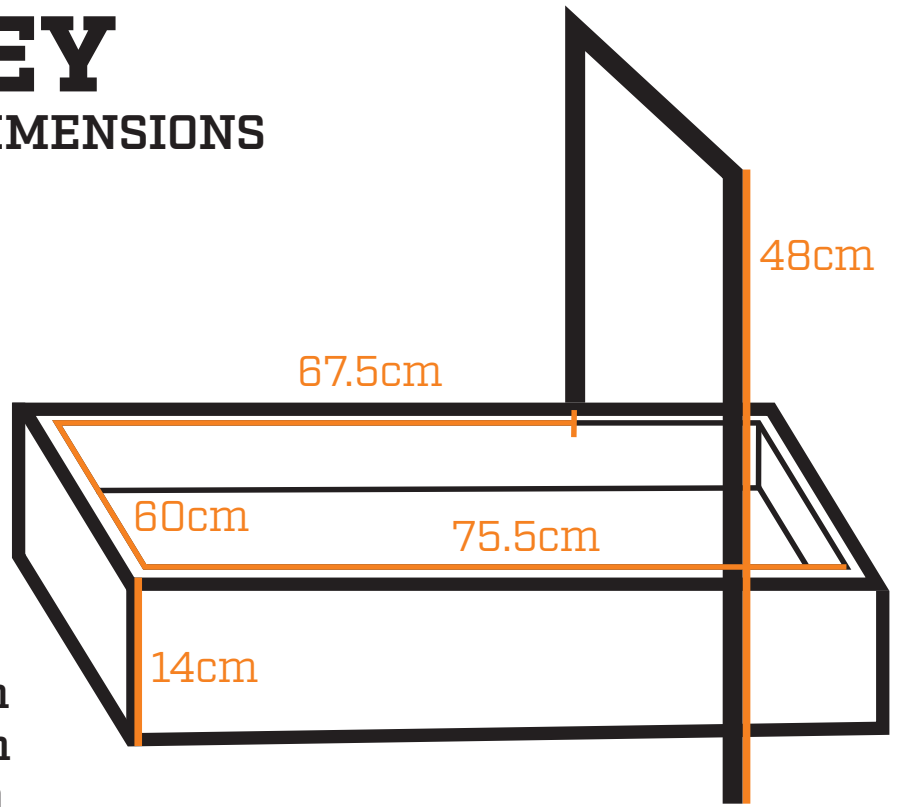

GLENAIRE

FRIDGE SLIDE DIMENSIONS

[Same for Both Sides]

Width: 54cm
Full length: 81cm
Length to trailer: 75cm
Lip Height: 9cm
Height: 63cm

Please note the fridge slide does not fully extend from the trailer

Please note the fridge slide does not fully extend from the trailer

CURRAWONG

FRIDGE SLIDE DIMENSIONS

Width: 48.5cm
Full length: 89cm
Lip Height: 7cm
Height: 53cm

Please note the fridge slide fully extends from the trailer

ALLENDALE

FRIDGE SLIDE DIMENSIONS

Width: 59.5cm
Full length: 97.5cm
Length to trailer: 92cm
Lip Height: 10cm
Height: 56cm

Please note the fridge slide does not fully extend from the trailer

BUCKLEY

FRIDGE SLIDE DIMENSIONS

Width: 60cm
Full length: 75.5cm
Length to trailer: 67.5cm
Lip Height: 14cm
Height: 48cm

Please note the fridge slide does not fully extend from the trailer