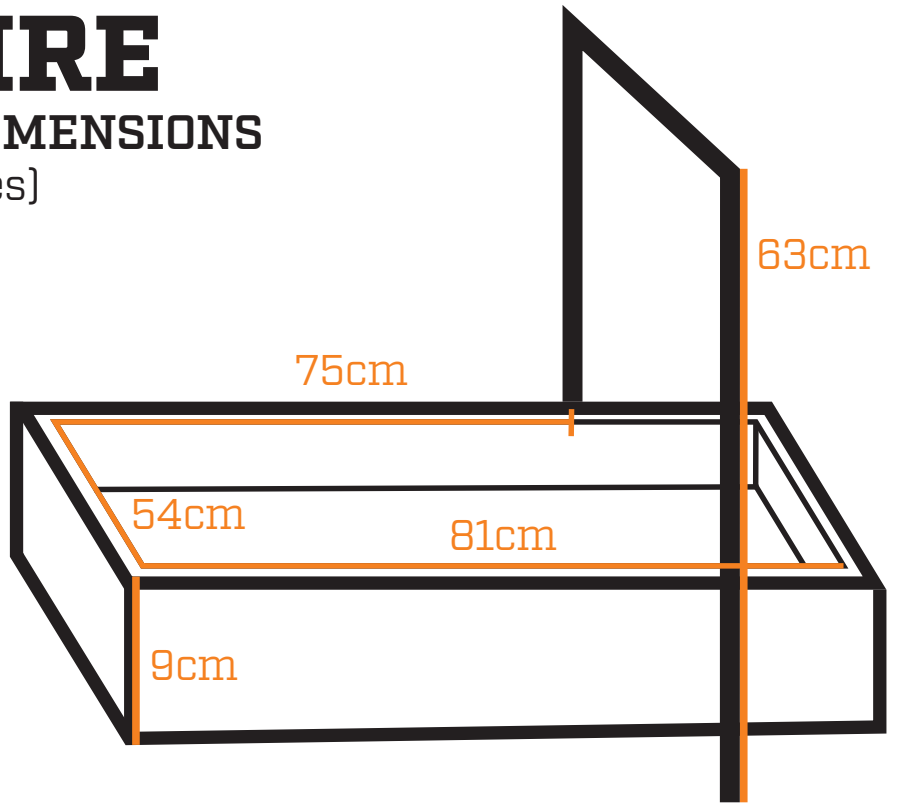

GLENAIRE

FRIDGE SLIDE DIMENSIONS

[Same for Both Sides]

Width: 54cm
Full length: 81cm
Length to trailer: 75cm
Lip Height: 9cm
Height: 63cm

Please note the fridge slide does not fully extend from the trailer

JOHANNA

FRIDGE SLIDE DIMENSIONS

Width: 59.5cm
Full length: 98cm
Length to trailer: 92cm
Lip Height: 10cm
Height: 61cm

Please note the fridge slide does not fully extend from the trailer

TERANG

FRIDGE SLIDE DIMENSIONS

Width: 47.5cm
Full length: 92cm
Length to trailer: 87.5cm
Lip Height: 7cm
Height: 51cm

Please note the fridge slide does not fully extend from the trailer

OTWAY

FRIDGE SLIDE DIMENSIONS

Width: 59.5cm
Full length: 97.5cm
Length to trailer: 94cm
Lip Height: 9.5cm
Height: 61cm

ALLENDALE

FRIDGE SLIDE DIMENSIONS

Width: 59.5cm
Full length: 97.5cm
Length to trailer: 92cm
Lip Height: 10cm
Height: 56cm

Please note the fridge slide does not fully extend from the trailer

BUCKLEY

FRIDGE SLIDE DIMENSIONS