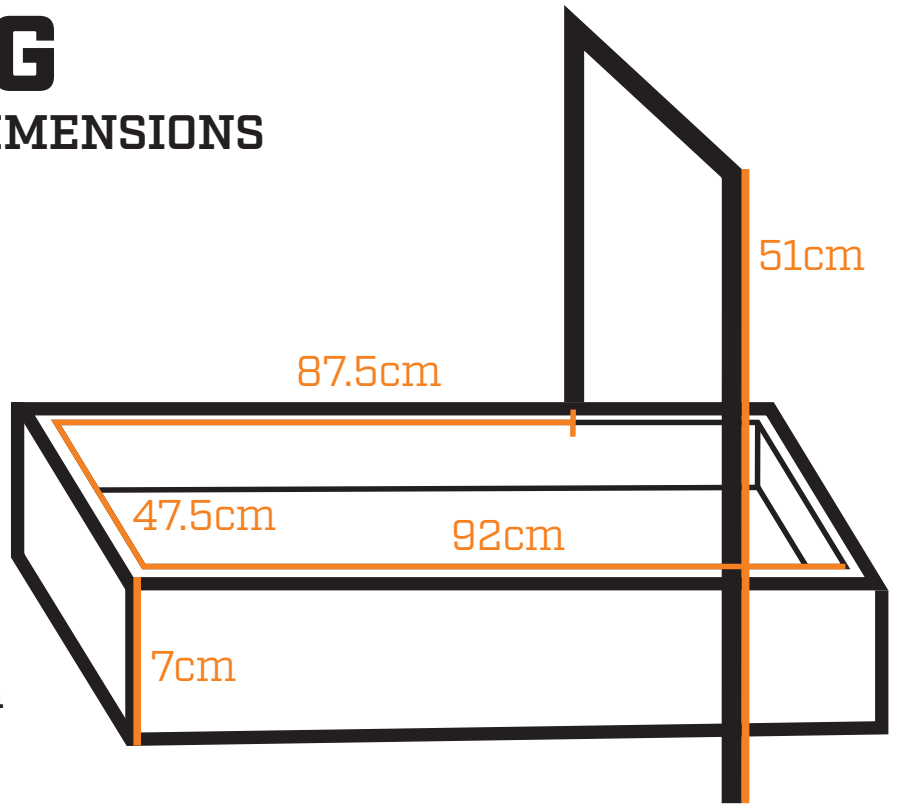

GLENAIRE

FRIDGE SLIDE DIMENSIONS

[Same for Both Sides]

Width: 54cm
Full length: 81cm
Length to trailer: 75cm
Lip Height: 9cm
Height: 63cm

Please note the fridge slide does not fully extend from the trailer

JOHANNA

FRIDGE SLIDE DIMENSIONS

Width: 59.5cm
Full length: 98cm
Length to trailer: 92cm
Lip Height: 10cm
Height: 61cm

Please note the fridge slide does not fully extend from the trailer

TERANG

FRIDGE SLIDE DIMENSIONS

Width: 47.5cm
Full length: 92cm
Length to trailer: 87.5cm
Lip Height: 7cm
Height: 51cm

Please note the fridge slide does not fully extend from the trailer

OTWAY

FRIDGE SLIDE DIMENSIONS

Width: 59.5cm
Full length: 97.5cm
Length to trailer: 94cm
Lip Height: 9.5cm
Height: 61cm

ALLENDALE

FRIDGE SLIDE DIMENSIONS

Width: 59.5cm
Full length: 97.5cm
Length to trailer: 92cm
Lip Height: 10cm
Height: 56cm

Please note the fridge slide does not fully extend from the trailer

BUCKLEY

FRIDGE SLIDE DIMENSIONS