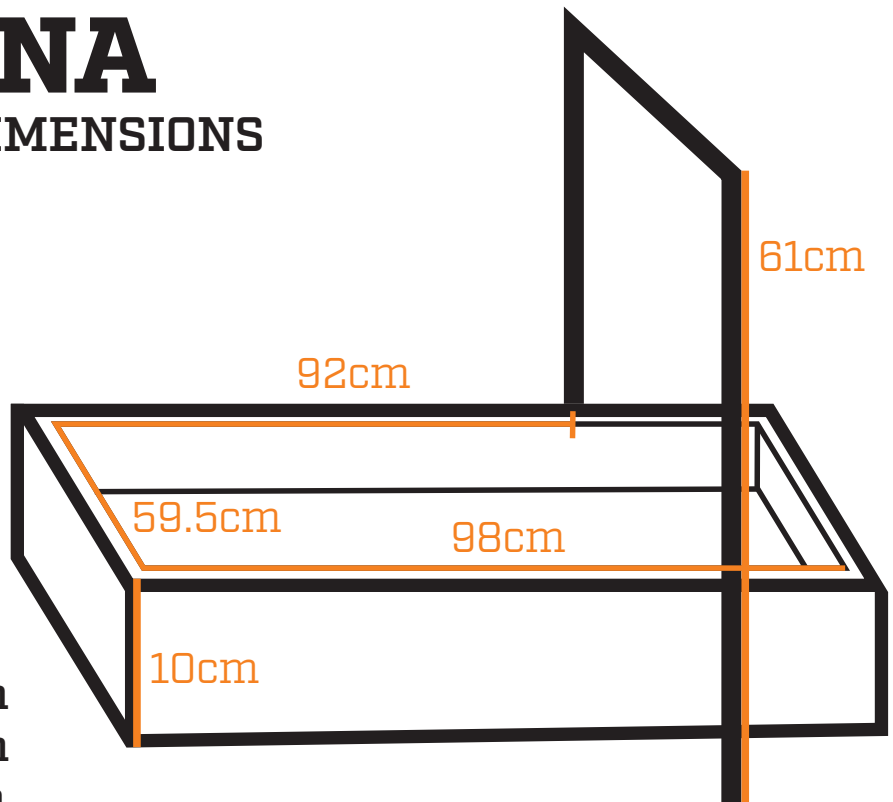

GLENAIRE

FRIDGE SLIDE DIMENSIONS

[Same for Both Sides]

Width: 54cm
Full length: 81cm
Length to trailer: 75cm
Lip Height: 9cm
Height: 63cm

Please note the fridge slide does not fully extend from the trailer

JOHANNA

FRIDGE SLIDE DIMENSIONS

Width: 59.5cm
Full length: 98cm
Length to trailer: 92cm
Lip Height: 10cm
Height: 61cm

Please note the fridge slide does not fully extend from the trailer

TERANG

FRIDGE SLIDE DIMENSIONS

Width: 47.5cm
Full length: 92cm
Length to trailer: 87.5cm
Lip Height: 7cm
Height: 51cm

Please note the fridge slide does not fully extend from the trailer

OTWAY

FRIDGE SLIDE DIMENSIONS

Width: 59.5cm
Full length: 97.5cm
Length to trailer: 94cm
Lip Height: 9.5cm
Height: 61cm

ALLENDALE

FRIDGE SLIDE DIMENSIONS

Width: 59.5cm
Full length: 97.5cm
Length to trailer: 92cm
Lip Height: 10cm
Height: 56cm

Please note the fridge slide does not fully extend from the trailer

BUCKLEY

FRIDGE SLIDE DIMENSIONS