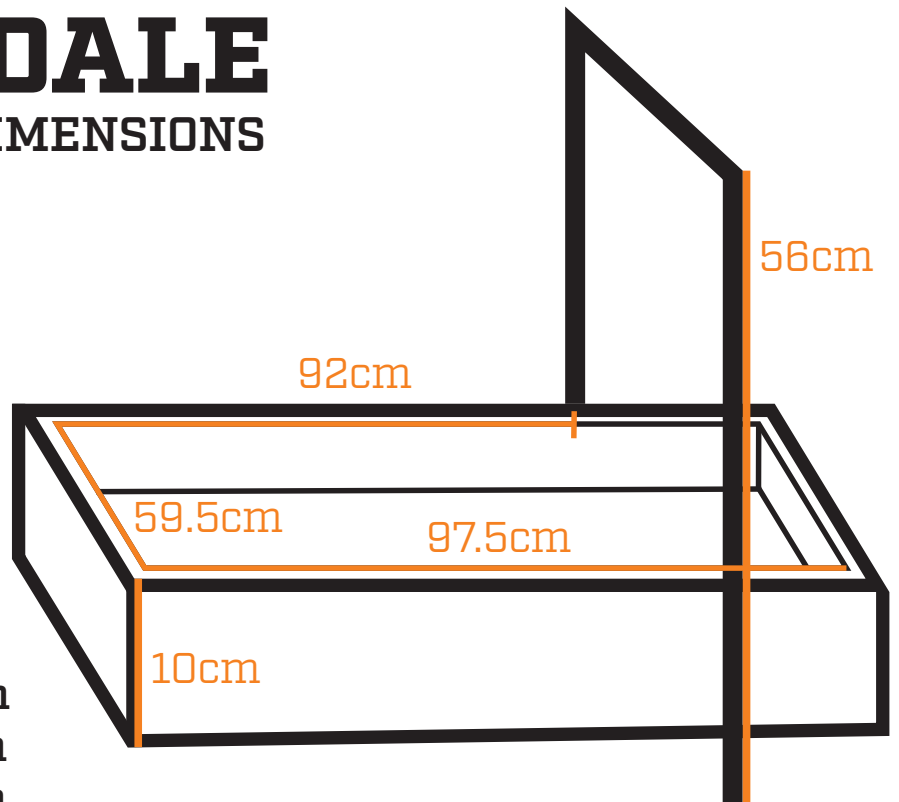

Width: 47.5cm
Full length: 92cm
Length to trailer: 87.5cm
Lip Height: 7cm
Height: 51cm

Please note the fridge slide does not fully extend from the trailer

OTWAY

FRIDGE SLIDE DIMENSIONS

Width: 59.5cm
Full length: 97.5cm
Length to trailer: 94cm
Lip Height: 9.5cm
Height: 61cm

Please note the fridge slide does not fully extend from the trailer

CURRAWONG

FRIDGE SLIDE DIMENSIONS

Width: 48.5cm
Full length: 89cm
Lip Height: 7cm
Height: 53cm

Please note the fridge slide fully extends from the trailer

ALLENDALE

FRIDGE SLIDE DIMENSIONS

Width: 59.5cm
Full length: 97.5cm
Length to trailer: 92cm
Lip Height: 10cm
Height: 56cm

Please note the fridge slide does not fully extend from the trailer

BUCKLEY

FRIDGE SLIDE DIMENSIONS

Width: 60cm
Full length: 75.5cm
Length to trailer: 67.5cm
Lip Height: 14cm
Height: 48cm

Please note the fridge slide does not fully extend from the trailer