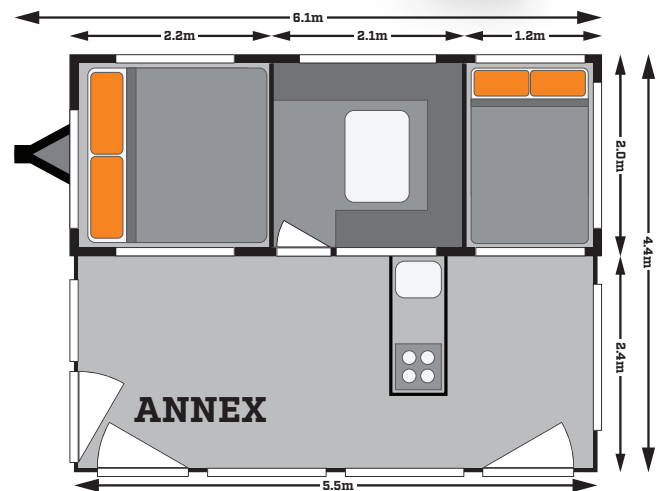

LUMBERJACK CAMPER TRAILERS

ALLENDALE

SPECIFICATIONS

Forward Fold Trailer with Slide Out Bed

Size closed [L] 5.3m [W] 2.0m [H] 1.5m (from Ground)

Off Road Touring Camper Trailer

Tare 1540kg* Ball Weight 150kg*

Drawbar Tube Size 100mm x 50mm x 4mm Hot Dip Galvanised

15" Alloy Rims & 235/75 R15 Mud Terrain Tyres Plus 1 Spare

Independent Coil Suspension & Dual Shockers

12" Electric Brakes

Swing Up Jockey Wheel

Kitchen

Stainless Steel Cooktop with Lighting, Sink, Cutlery & Utility Drawer

120L Stainless Steel Water Tank with Alloy Bash Plate

2 x 9kg Gas Bottle Holders / 2 x 20L Jerry Can Holders

Power Supply

Anderson Plug Connection for Car

2 x 12V Deep Cycle Batteries with Level Indicators

3 x 12V Sockets with Dedicated Fridge Socket, 2 x Dual 12V USB Ports

Stereo System (CD, MP3, BT, SD & USB)

Storage

6 x External Storage Compartments

3 x Internal Storage Compartments in Trailer Cabin

Tent

14oz Waterproof Tent with Awning, Walls, Tropical Roof & Annex Flooring

Quick Release Alloy Poles

Midge Proof Mesh Used On All Windows & Door

Internal & External Window Canvas in Main Cabin Area

Internal LED Lighting Strips plus External LED Light

1 x Queen Bed & 1 x Double Bed plus Convertible Lounge Bed

*Accurate At Time Of Print.

Ph: 1300 30 40 45

lumberjackcampertrailers.com.au

10005