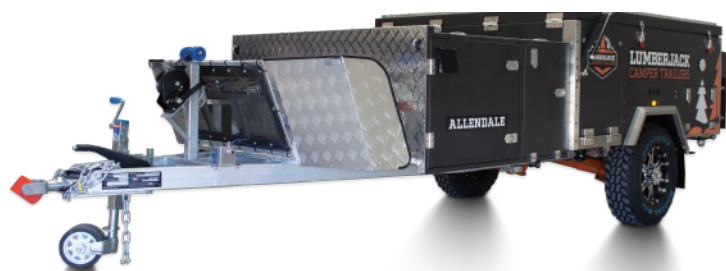

LUMBERJACK CAMPER TRAILERS

ALLENDALE

SPECIFICATIONS

Forward Fold Trailer with Slide Out Bed

Size closed [L] 5.3m [W] 2.0m [H] 1.5m (from Ground)

Off Road Touring Camper Trailer

Tare 1540kg* Ball Weight 150kg*

Drawbar Tube Size 100mm x 50mm x 4mm Hot Dip Galvanised

15" Alloy Rims & 235/75 R15 Mud Terrain Tyres Plus 1 Spare

Independent Coil Suspension & Dual Shockers

12" Electric Brakes

Swing Up Jockey Wheel

Kitchen

Stainless Steel Cooktop with Lighting, Sink, Cutlery & Utility Drawer

120L Stainless Steel Water Tank with Alloy Bash Plate

2 x 9kg Gas Bottle Holders / 2 x 20L Jerry Can Holders

Power Supply

Anderson Plug Connection for Car

2 x 12V Deep Cycle Batteries with Level Indicators

3 x 12V Sockets with Dedicated Fridge Socket, 2 x Dual 12V USB Ports

Stereo System (CD, MP3, BT, SD & USB)

Storage

6 x External Storage Compartments

3 x Internal Storage Compartments in Trailer Cabin

Tent

14oz Waterproof Tent with Awning, Walls, Tropical Roof & Annex Flooring

Quick Release Alloy Poles

Midge Proof Mesh Used On All Windows & Door

Internal & External Window Canvas in Main Cabin Area

Internal LED Lighting Strips plus External LED Light

1 x Queen Bed & 1 x Double Bed plus Convertible Lounge Bed

*Accurate At Time Of Print.

Ph: 1300 30 40 45

lumberjackcampertrailers.com.au

10005