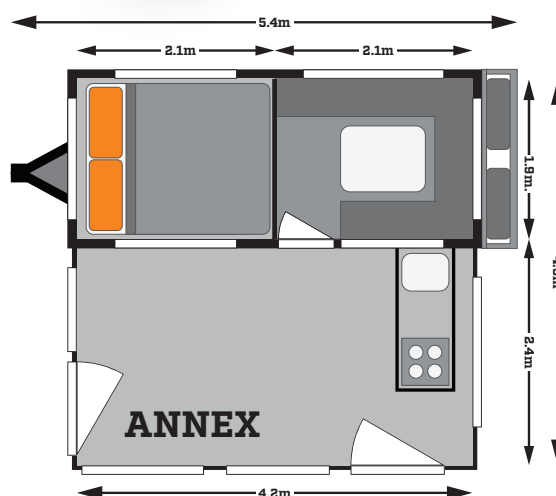

LUMBERJACK CAMPER TRAILERS

BUCKLEY

SPECIFICATIONS

Forward Fold Trailer

Size closed (L) 5.4m (W) 1.9m (H) 1.25m (from Ground)

Off Road Touring Camper Trailer

Tare 1440kg* Ball Weight 150kg*

Drawbar Tube Size 100mm x 50mm x 4mm Hot Dip Galvanised

Goodyear 16" All Terrain Tyres with Alloy Rims plus 2 Spares

Independent Coil Suspension & Dual Shockers

12" Electric Brakes

Swing Up Jockey Wheel

Kitchen

Stainless Steel Cooktop with Lighting, Sink, Cutlery & Utility Drawer

1 x 100L Stainless Steel Water Tank with Alloy Bash Plate

2 x 9kg Gas Bottle Holders / 2 x 20L Jerry Can Holders

Power Supply

Anderson Plug Connection for Car

2 x 12V Deep Cycle Batteries with Level Indicators

2 x 12V Sockets with Dedicated Fridge Socket, 2 x Dual 12V USB Ports

Storage

6 x External Storage Compartments

2 x Internal Storage Compartments in Trailer Cabin

Tent

14oz Waterproof Tent with Awning, Walls, Tropical Roof & Annex Flooring

Quick Release Alloy Poles

Midge Proof Mesh Used On All Windows & Door

Internal & External Window Canvas in Main Cabin Area

Internal LED Lighting Strips plus External LED Light

1 x Queen Bed plus Convertible Lounge Bed

*Accurate At Time Of Print.

Ph: 1300 30 40 45

lumberjackcampertrailers.com.au