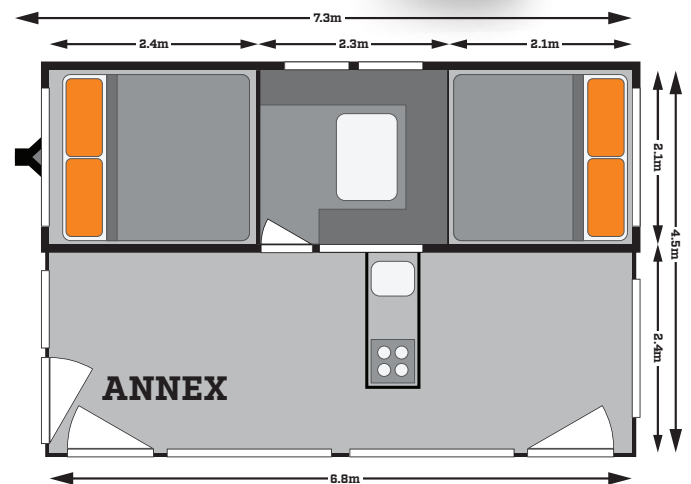

LUMBERJACK CAMPER TRAILERS

GLENAIRE

SPECIFICATIONS

Double Fold Trailer with Motorised Setup

Size closed [L] 5.6m [W] 2.1m [H] 1.6m [from Ground]

Off Road Touring Camper Trailer

Tare 1950kg* Ball Weight 170kg*

Drawbar Tube Size 100mm x 50mm x 4mm Hot Dip Galvanised

Goodyear 16" All Terrain Tyres with Alloy Rims Plus 2 Spares

Independent Coil Suspension & Dual Shockers

12" Electric Brakes with Breakaway

10" Swing Up Jockey Wheel

Kitchen

Stainless Steel Cooktop with Lighting, Sink, Cutlery & Utility Drawer

2 x 100L Stainless Steel Water Tanks with Alloy Bash Plates

2 x 9kg Gas Bottle Holders / 2 x 20L Jerry Can Holders

Power Supply

Anderson Plug Connection for Car

3 x 12V Deep Cycle Batteries with Level Indicators

3 x 12V Sockets with Dedicated Fridge Socket, 2 x Dual 12V USB Ports

17" LCD TV with DVD Player & Stereo System (CD, MP3, BT, SD & USB)

Storage

4 x External Storage Compartments

5 x Internal Storage Compartments in Trailer Cabin

Tent

14oz Waterproof Tent with Awning, Walls, Tropical Roof & Annex Flooring

Quick Release Alloy Poles

Midge Proof Mesh Used On All Windows & Door

Internal & External Window Canvas in Main Cabin Area

Internal LED Lighting Strips plus External LED Light

1 x King Bed & 1 x Queen Bed plus Convertible Lounge Bed

*Accurate At Time Of Print.