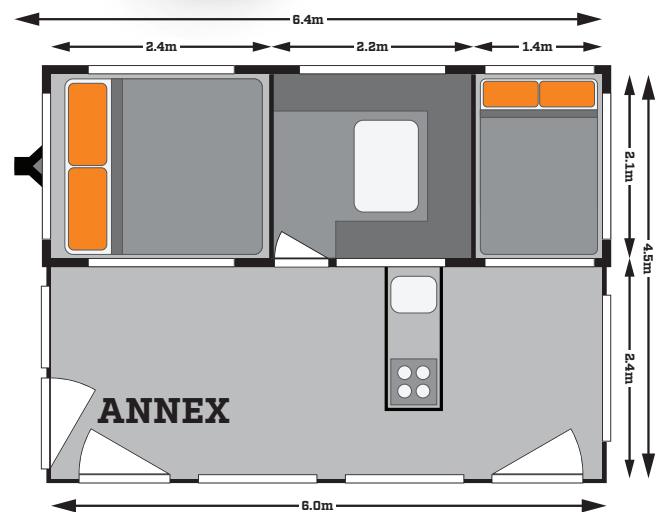

LUMBERJACK CAMPER TRAILERS

OTWAY

SPECIFICATIONS

Forward Fold Trailer with Slide Out Bed

Size closed [L] 5.7m [W] 2.1m [H] 1.6m [from Ground]

Off Road Touring Camper Trailer

Tare 1860kg* Ball Weight 160kg*

Drawbar Tube Size 100mm x 50mm x 4mm Hot Dip Galvanised

2 x 12V Sockets with Dedicated Fridge Socket, 2 x Dual 12V USB Ports

Storage

Stereo System (CD, MP3, BT, SD & USB)

7 x External Storage Compartments

Tent

5 x Internal Storage Compartments in Trailer Cabin

14oz Waterproof Tent with Awning, Walls, Tropical Roof & Annex Flooring