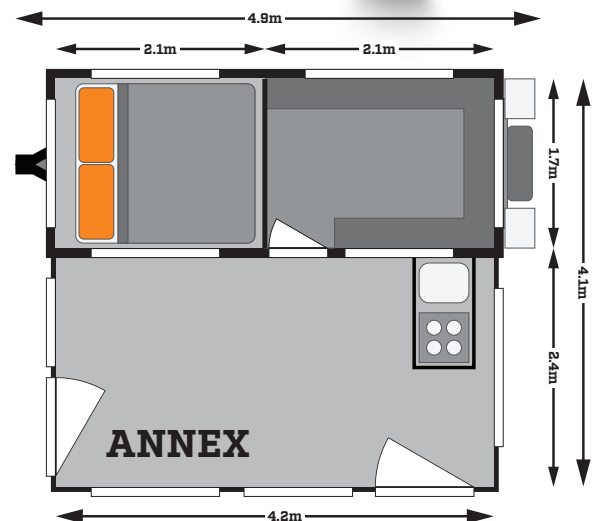

LUMBERJACK CAMPER TRAILERS

TERANG

SPECIFICATIONS

Forward Fold Trailer

Size closed (L) 4.9m (W) 1.8m (H) 1.25m (from Ground)

Off Road Touring Camper Trailer

Tare 1150kg* Ball Weight 135kg*

Drawbar Tube Size 100mm x 50mm x 4mm Hot Dip Galvanised

Storage

4 x External Storage Compartments

2 x Internal Storage Compartments in Trailer Cabin

Tent

15oz Waterproof Tent with Awning, Walls, Tropical Roof & Annex Flooring
Steel Poles

Midge Proof Mesh Used On All Windows & Door