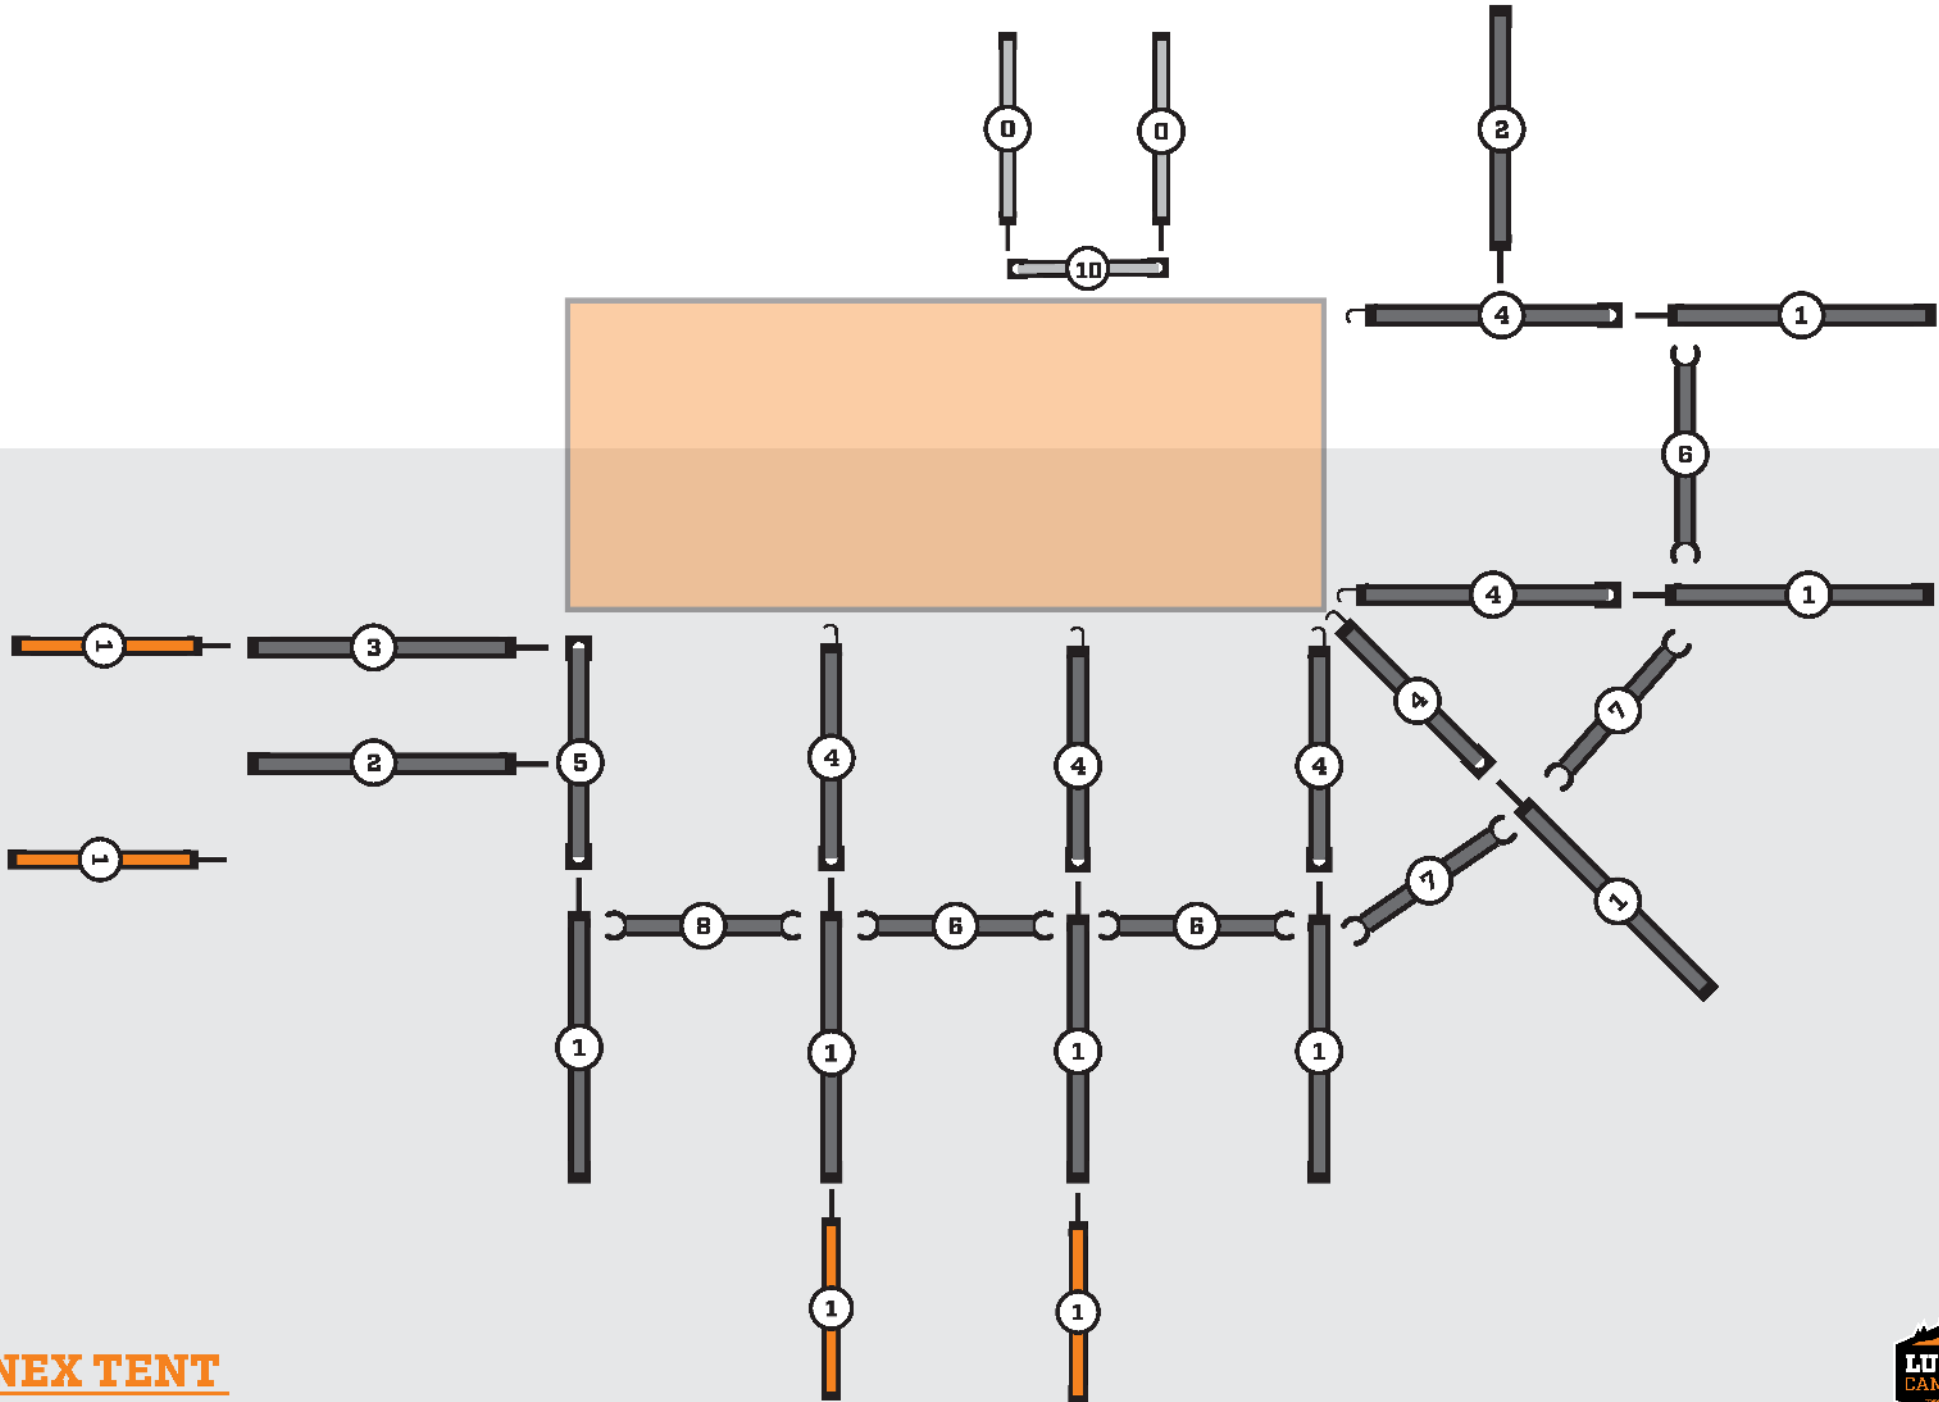

MT BUFFALO COMPACT

POLE PLAN (TOPOGRAPHIC VIEW)

ENSUITE

0 x2

10 x1

ANNEX TENT

1 x7

2 x2

3 x1

4 x6

5 x1

6 x3

7 x2

8 x1

WINDOWS

1 x4

MT BUFFALO COMPACT

POLE PLAN (EXPLODED VIEW)

ANNEX TENT