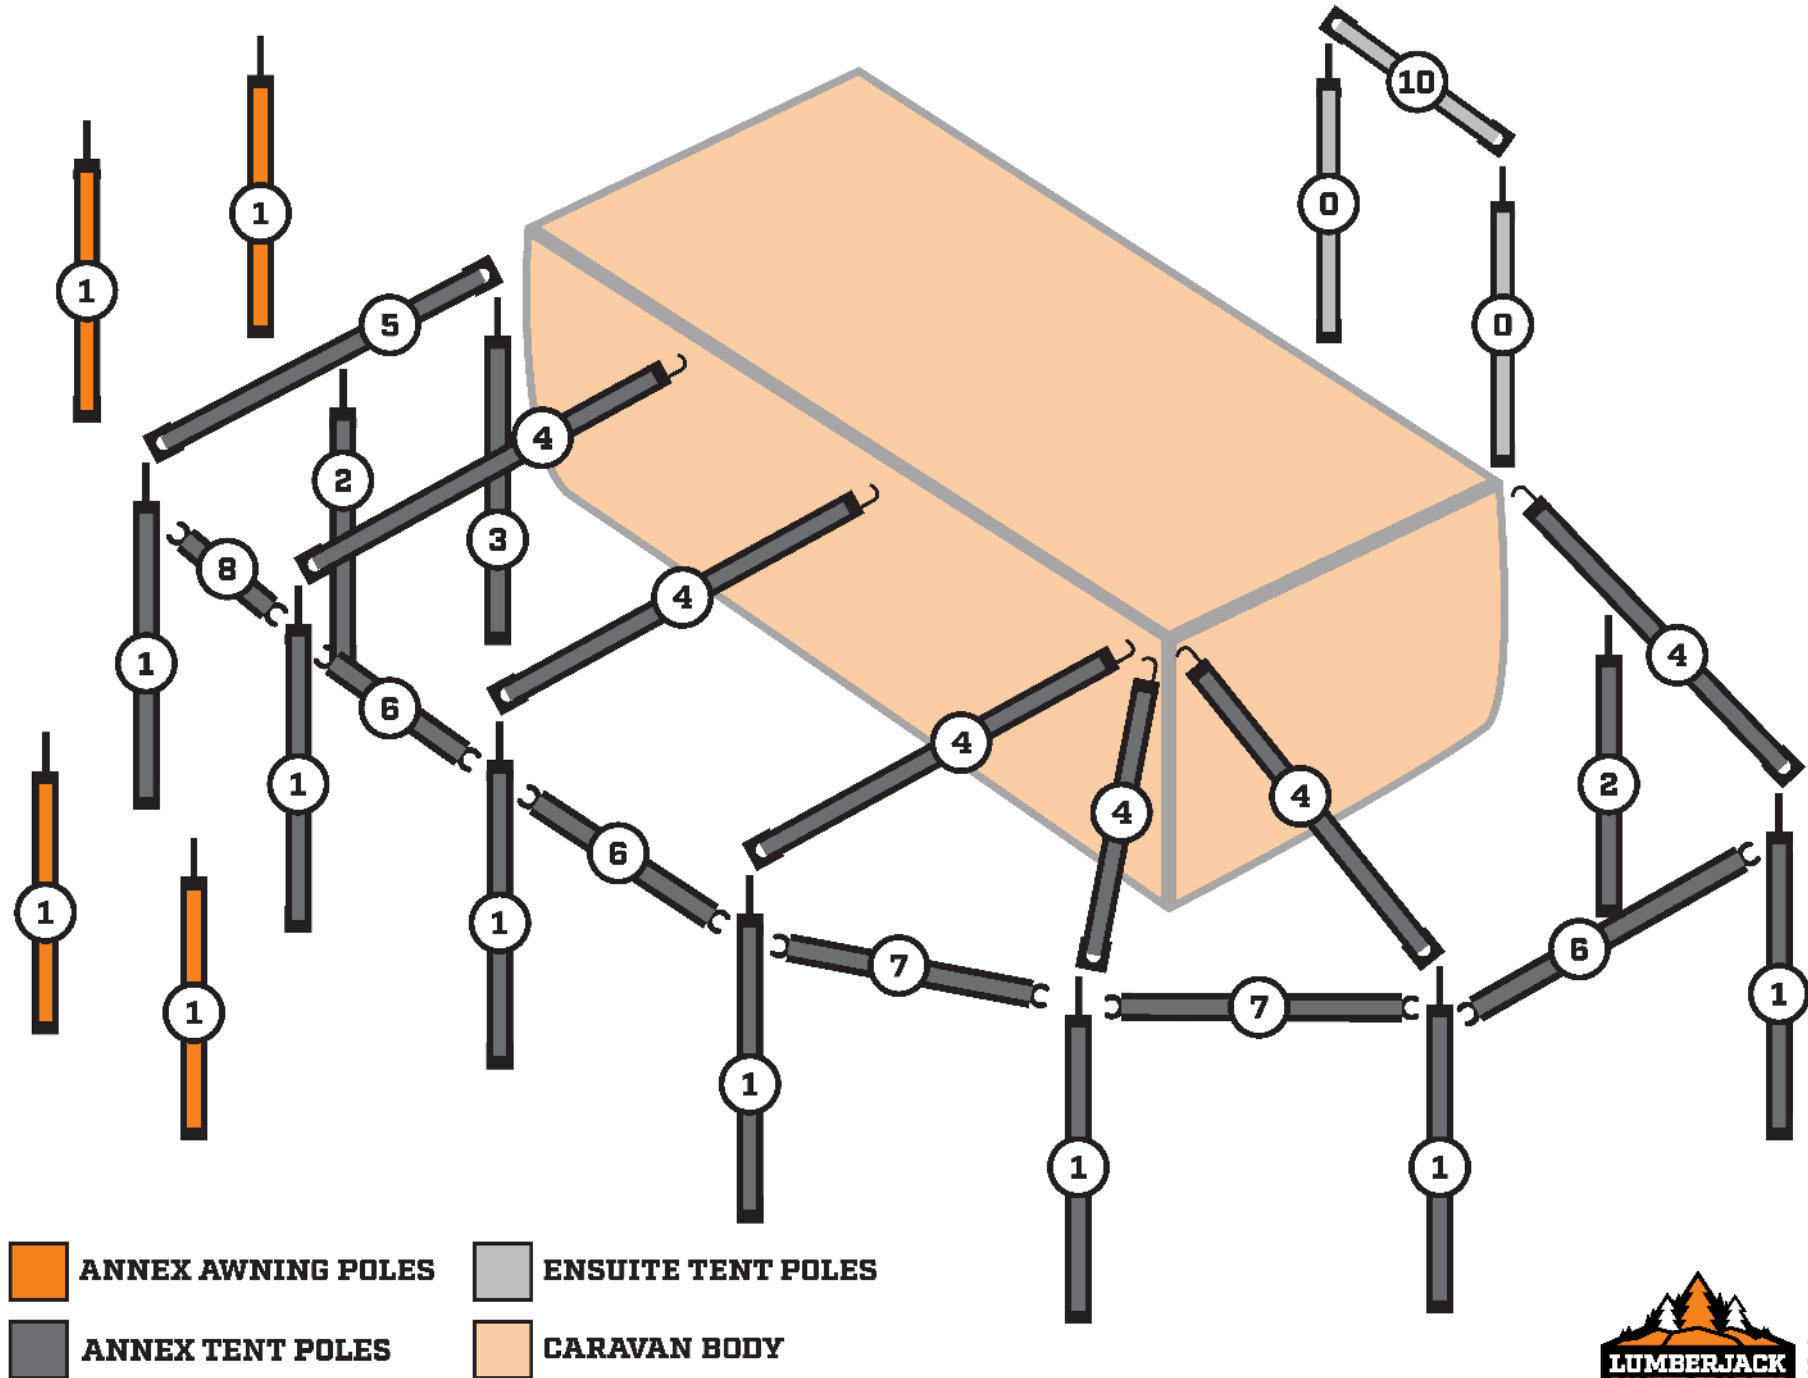

MT BUFFALO COMPACT

POLE PLAN (TOPOGRAPHIC VIEW)

ENSUITE

0 x2

10 x1

ANNEX TENT

1 x7

2 x2

3 x1

4 x6

5 x1

6 x3

7 x2

8 x1

WINDOWS

1 x4

MT BUFFALO COMPACT

POLE PLAN (EXPLODED VIEW)

ANNEX TENT