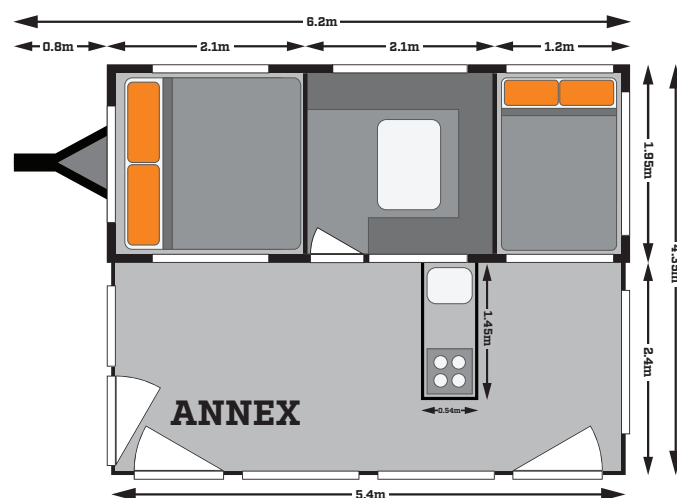

LUMBERJACK CAMPER TRAILERS

ALLENDALE

SPECIFICATIONS

Forward Fold Trailer with Slide Out Bed

Size closed [L] 5.4m [W] 1.95m [H] 1.56m [from Ground]

Off Road Touring Camper Trailer

Tare 1520kg* Ball Weight 180kg*

Drawbar Tube Size 100mm x 50mm x 4mm Hot Dip Galvanised

16" All Terrain Tyres with Alloy rims Plus 2 Spares

Independent Coil Suspension & Dual Shockers

12" Electric Brakes

Swing Up Jockey Wheel

Kitchen

Stainless Steel Cooktop with Lighting, Sink, Cutlery & Utility Drawer

6 x 12V Sockets with Dedicated Fridge Socket

Stereo System (CD, MP3, BT, SD & USB)

Storage

7 x External Storage Compartments including dedicated pole space

3 x Internal Storage Compartments in Trailer Cabin under seating