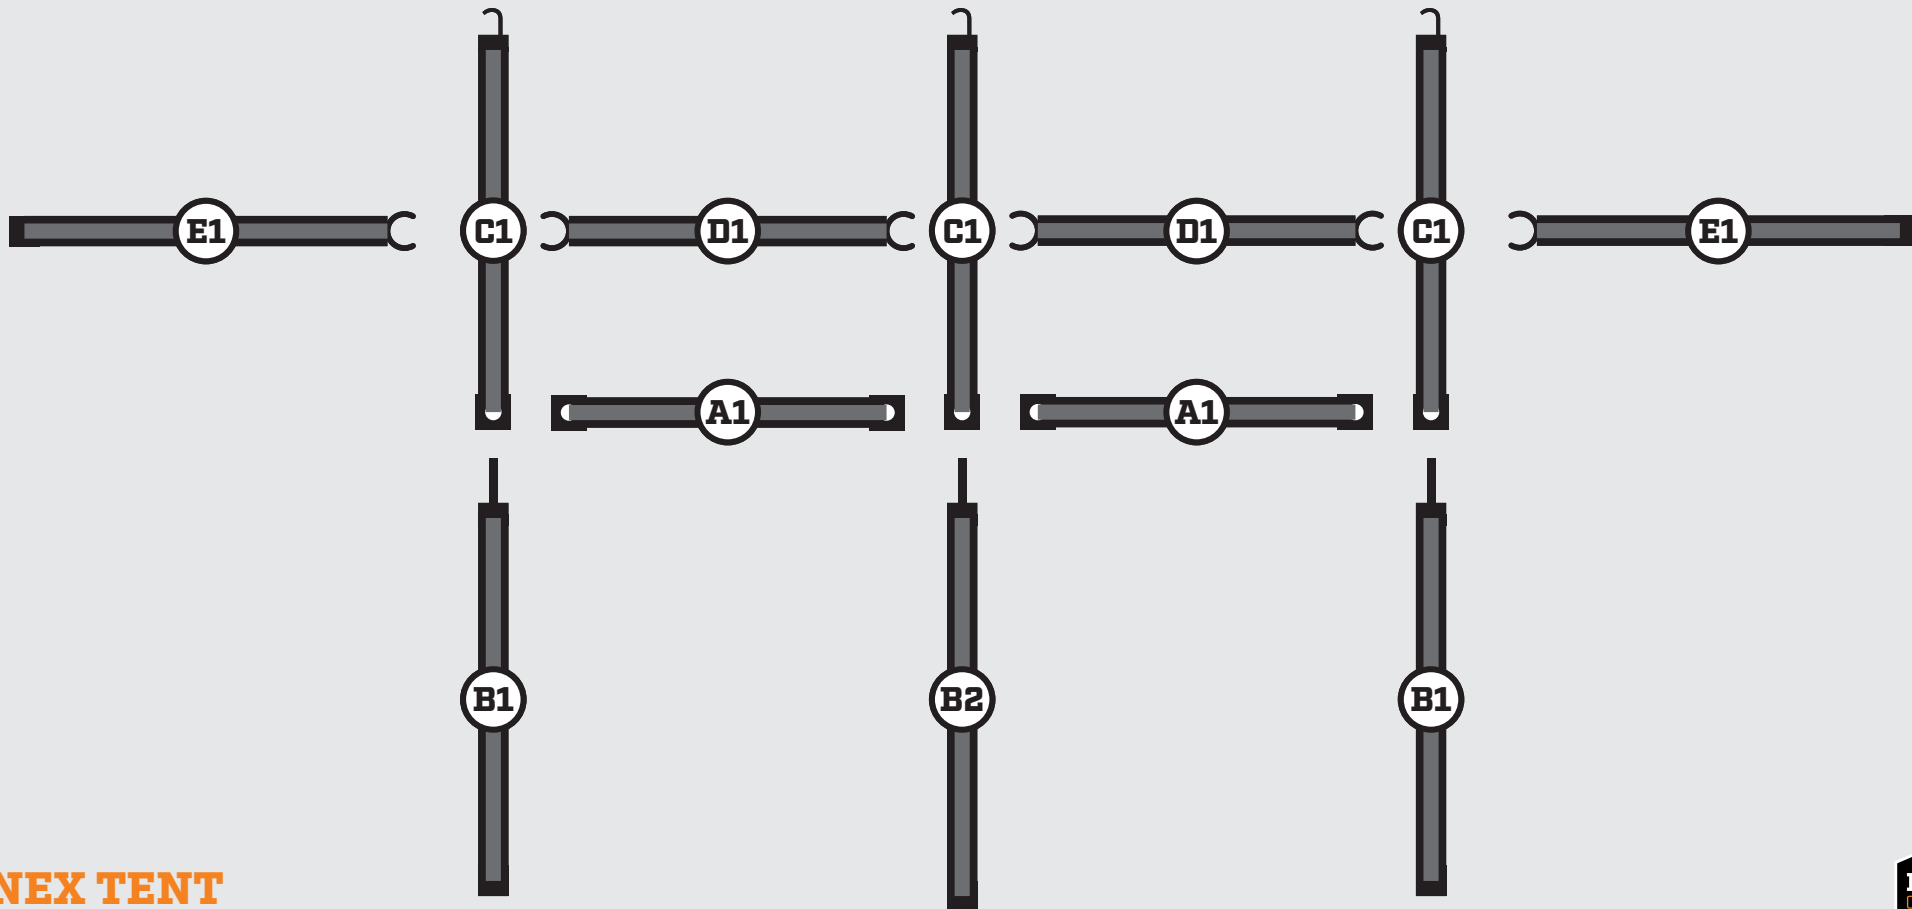

JOHANNA - Easy Setup Canvas

POLE PLAN (TOPOGRAPHIC VIEW)

MAIN TENT

D1 x4

ANNEX TENT

C1 x3

A1 x2

B2 x1

B1 x2

E1 x2

D1 x2

WINDOWS

A2 x4

A3 x2

F1 x12

MAIN TENT

ANNEX TENT