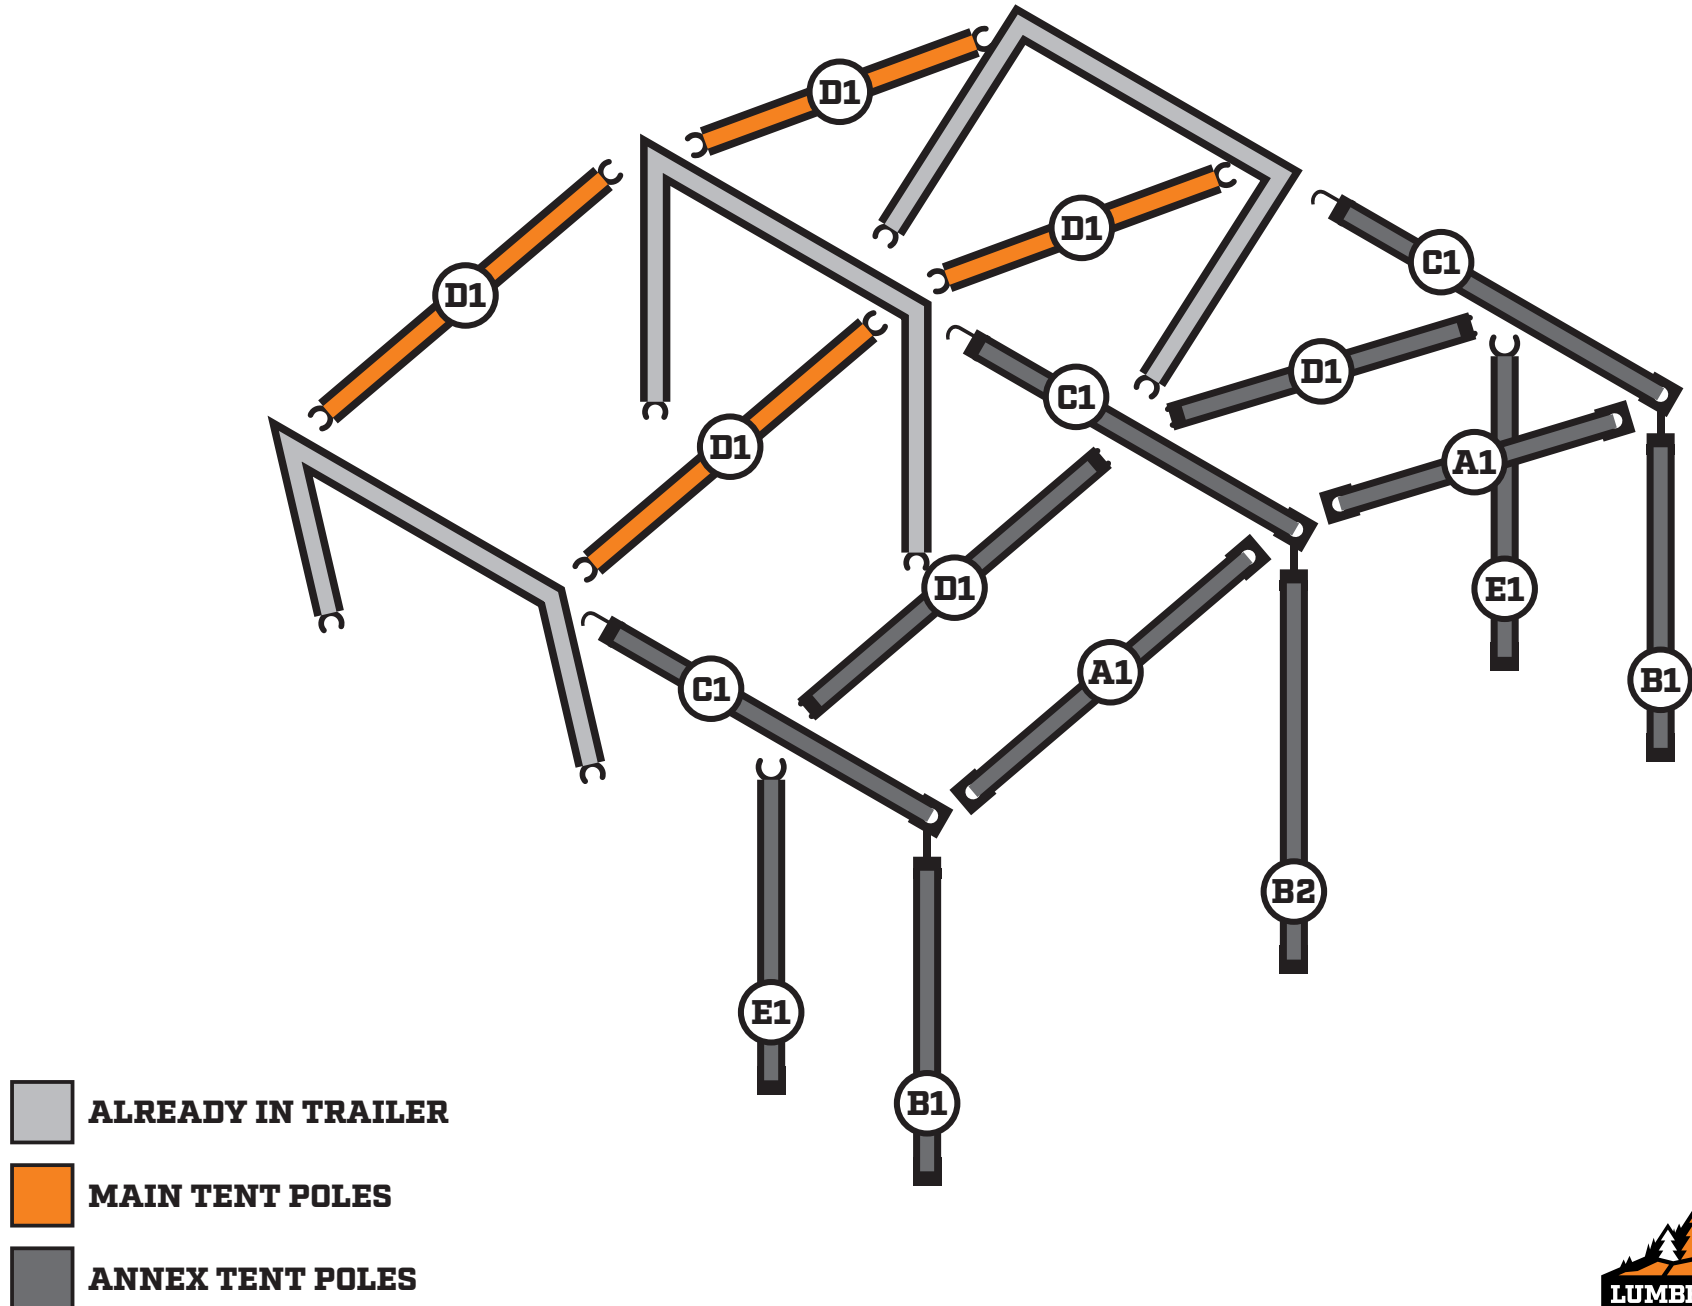

JOHANNA - Easy Setup Canvas

POLE PLAN (TOPOGRAPHIC VIEW)

MAIN TENT

D1 x4

ANNEX TENT

C1 x3

A1 x2

B2 x1

B1 x2

E1 x2

D1 x2

WINDOWS

A2 x4

A3 x2

F1 x12

MAIN TENT

ANNEX TENT