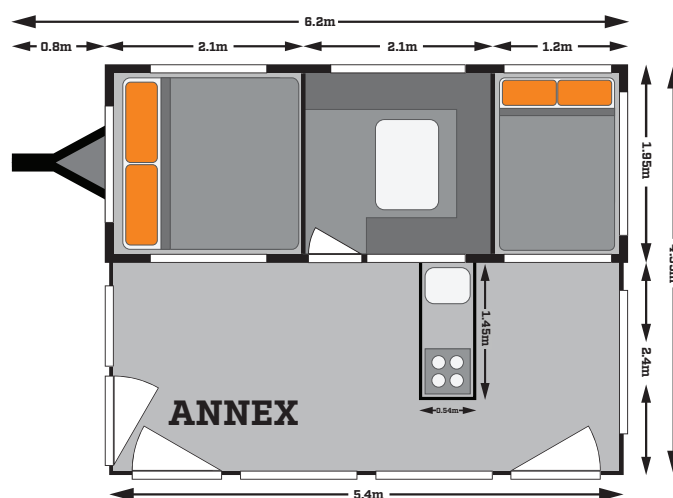

LUMBERJACK CAMPER TRAILERS

ALLENDALE

SPECIFICATIONS

Forward Fold Trailer with Slide Out Bed

Size closed [L] 5.4m [W] 1.95m [H] 1.56m [from Ground]

Off Road Touring Camper Trailer

Tare 1520kg* Ball Weight 180kg*

Drawbar Tube Size 100mm x 50mm x 4mm Hot Dip Galvanised

16" Tyres with Alloy rims Plus 2 Spares

Independent Coil Suspension & Dual Shockers

12" Electric Brakes

Swing Up Jockey Wheel

Kitchen

Stainless Steel Cooktop with Lighting, Sink, Cutlery & Utility Drawer

120L Stainless Steel Water Tank with Alloy Bash Plate

2 x 9kg Gas Bottle Holders / 2 x 20L Jerry Can Holders

Power Supply

Anderson Plug Connection for Car

2 x 12V Deep Cycle Batteries with Level Indicators

6 x 12V Sockets with Dedicated Fridge Socket

Stereo System (CD, MP3, BT, SD & USB)

Storage

7 x External Storage Compartments including dedicated pole space

3 x Internal Storage Compartments in Trailer Cabin under seating

Tent

14oz Waterproof Tent with Awning, Walls, Tropical Roof & Annex Flooring

Quick Release Alloy Poles

Midge Proof Mesh Used On All Windows & Door

Internal & External Window Canvas in Main Cabin Area

4 x Internal LED Light Strips plus step light & External LED Light

1 x Queen Bed & 1 x Double Bed plus Convertible Lounge Bed

*Accurate At Time Of Print.

Ph: 1300 30 40 45

lumberjackcampertrailers.com.au