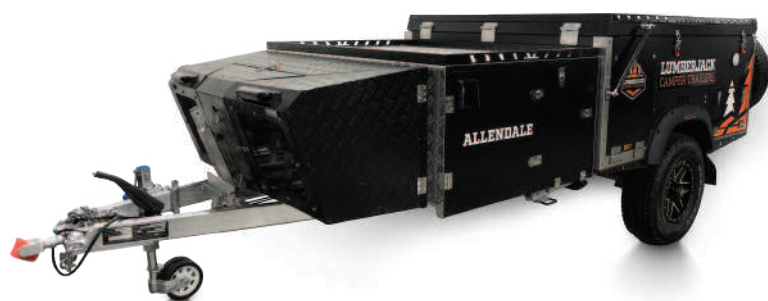

LUMBERJACK CAMPER TRAILERS

ALLENDALE

SPECIFICATIONS

Forward Fold Trailer with Slide Out Bed

Size closed [L] 5.4m [W] 1.95m [H] 1.56m [from Ground]

Off Road Touring Camper Trailer

Tare 1520kg* Ball Weight 180kg*

Drawbar Tube Size 100mm x 50mm x 4mm Hot Dip Galvanised

16" Tyres with Alloy rims Plus 2 Spares

Independent Coil Suspension & Dual Shockers

12" Electric Brakes

Swing Up Jockey Wheel

Kitchen

Stainless Steel Cooktop with Lighting, Sink, Cutlery & Utility Drawer

120L Stainless Steel Water Tank with Alloy Bash Plate

2 x 9kg Gas Bottle Holders / 2 x 20L Jerry Can Holders

Power Supply

Anderson Plug Connection for Car

2 x 12V Deep Cycle Batteries with Level Indicators

6 x 12V Sockets with Dedicated Fridge Socket

Stereo System (CD, MP3, BT, SD & USB)

Storage

7 x External Storage Compartments including dedicated pole space

3 x Internal Storage Compartments in Trailer Cabin under seating

Tent

14oz Waterproof Tent with Awning, Walls, Tropical Roof & Annex Flooring

Quick Release Alloy Poles

Midge Proof Mesh Used On All Windows & Door

Internal & External Window Canvas in Main Cabin Area

4 x Internal LED Light Strips plus step light & External LED Light

1 x Queen Bed & 1 x Double Bed plus Convertible Lounge Bed

*Accurate At Time Of Print.

Ph: 1300 30 40 45

lumberjackcampertrailers.com.au