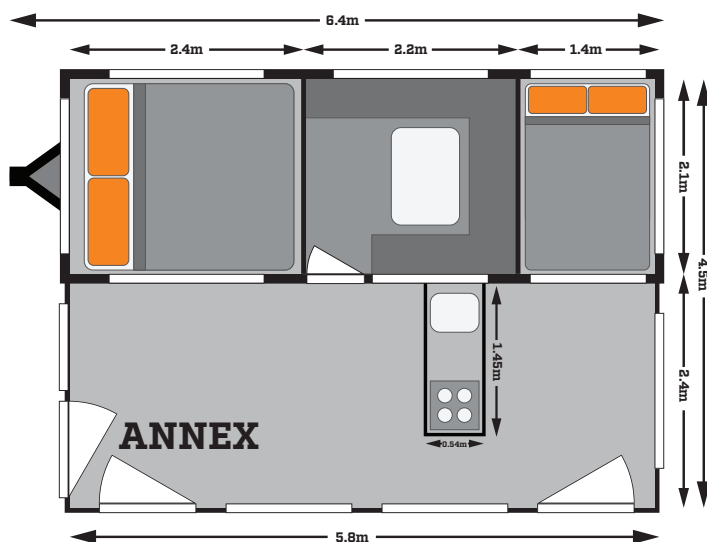

LUMBERJACK CAMPER TRAILERS

OTWAY

2019 Model Illustrated above

SPECIFICATIONS

Forward Fold Trailer with Slide Out Bed

Size closed [L] 5.7m [W] 2.1m [H] 1.52m [from Ground]

Off Road Touring Camper Trailer

Tare 1740kg* Ball Weight 170kg*

Drawbar Tube Size 100mm x 50mm x 4mm Hot Dip Galvanised

16" Tyres with Alloy Rims Plus 2 Spares

Independent Coil Suspension & Dual Shockers

12" Electric Brakes with Breakaway

Swing Up Jockey Wheel

Kitchen

Stainless Steel Cooktop with Lighting, Sink, Cutlery & Utility Drawer

Multiple 12V Sockets & USB Ports

Storage

Stereo System (CD, MP3, BT, SD & USB) with dual interior speakers

8 x External Storage Compartments including dedicated pole space

Tent

4 x Internal Storage Compartments in Trailer Cabin & under seat space