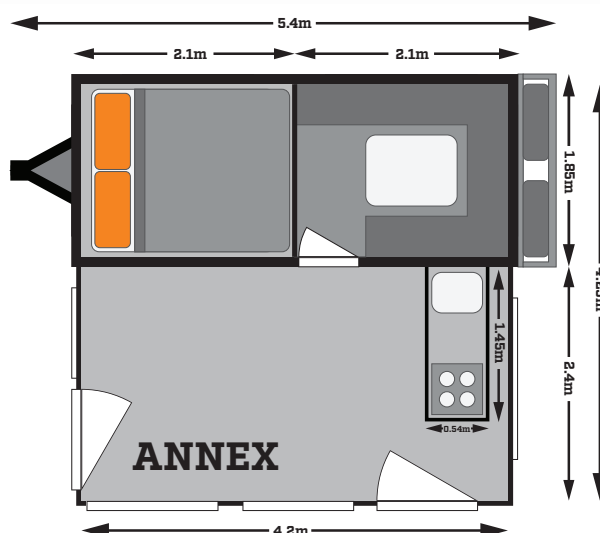

LUMBERJACK CAMPER TRAILERS

BUCKLEY *Ultra Light*

SPECIFICATIONS

Forward Fold Trailer

Size closed (L) 5.4m (W) 1.85m (H) 1.5m [from Ground]

Off Road Touring Camper Trailer

Tare 1250kg* Ball Weight 120kg*

Drawbar Tube Size 100mm x 50mm x 4mm Hot Dip Galvanised

16" Tyres with Alloy Rims plus 1 Spare

Independent Coil Suspension & Dual Shockers

12" Electric Brakes

Swing Up Jockey Wheel

Kitchen

Stainless Steel Cooktop with Lighting, Sink, Cutlery & Utility Drawers

1 x 100L Water Tank with Alloy Bash Plate

2 x 9kg Gas Bottle Holders / 2 x 20L Jerry Can Holders

Power Supply

Anderson Plug Connection for Car

1 x 12V Deep Cycle Batteries with Level Indicators

Multiple 12V & USB Sockets Throughout

Stereo System (CD, MP3, BT, SD & USB) with dual interior speakers

Storage

7 x External Storage Compartments including dedicated pole space

2 x Internal Storage Compartments Under Seats

Tent

14oz Waterproof Tent with Awning, Walls, Tropical Roof & Annex Flooring

Quick Release Alloy Poles

Midge Proof Mesh Used On All Windows & Door

Internal & External Window Canvas in Main Cabin Area

1 x Queen Bed plus Convertible Lounge Bed

*Accurate At Time Of Print.

Ph: 1300 30 40 45

lumberjackcampertrailers.com.au