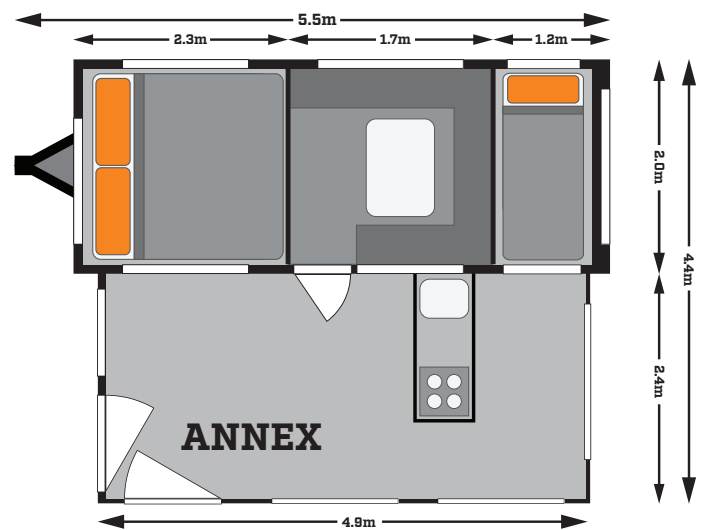

LUMBERJACK CAMPER TRAILERS

EILDON

SPECIFICATIONS

Forward Fold Trailer with Motorised Setup

Size closed [L]5.4m [W] 2.1m [H] 1.9m [from Ground]

Off Road Touring Camper Trailer

Tare 1860kg* Ball Weight 200kg*

Drawbar Tube Size 100mm x 50mm x 4mm Hot Dip Galvanised

16" Tyres with Alloy Rims Plus 2 Spares

Independent Coil Suspension & Dual Shockers

12" Electric Brakes with Breakaway

Swing Up Jockey Wheel

Stainless Steel Cooktop with Lighting, Sink, Cutlery & Utility Drawer

5 x 12V Sockets with Dedicated Fridge Socket

Stereo System with Dual speakers

Storage

5 x External Storage Compartments including dedicated pole space

3 x Internal Storage Drawers in Trailer Cabin plus under seat space