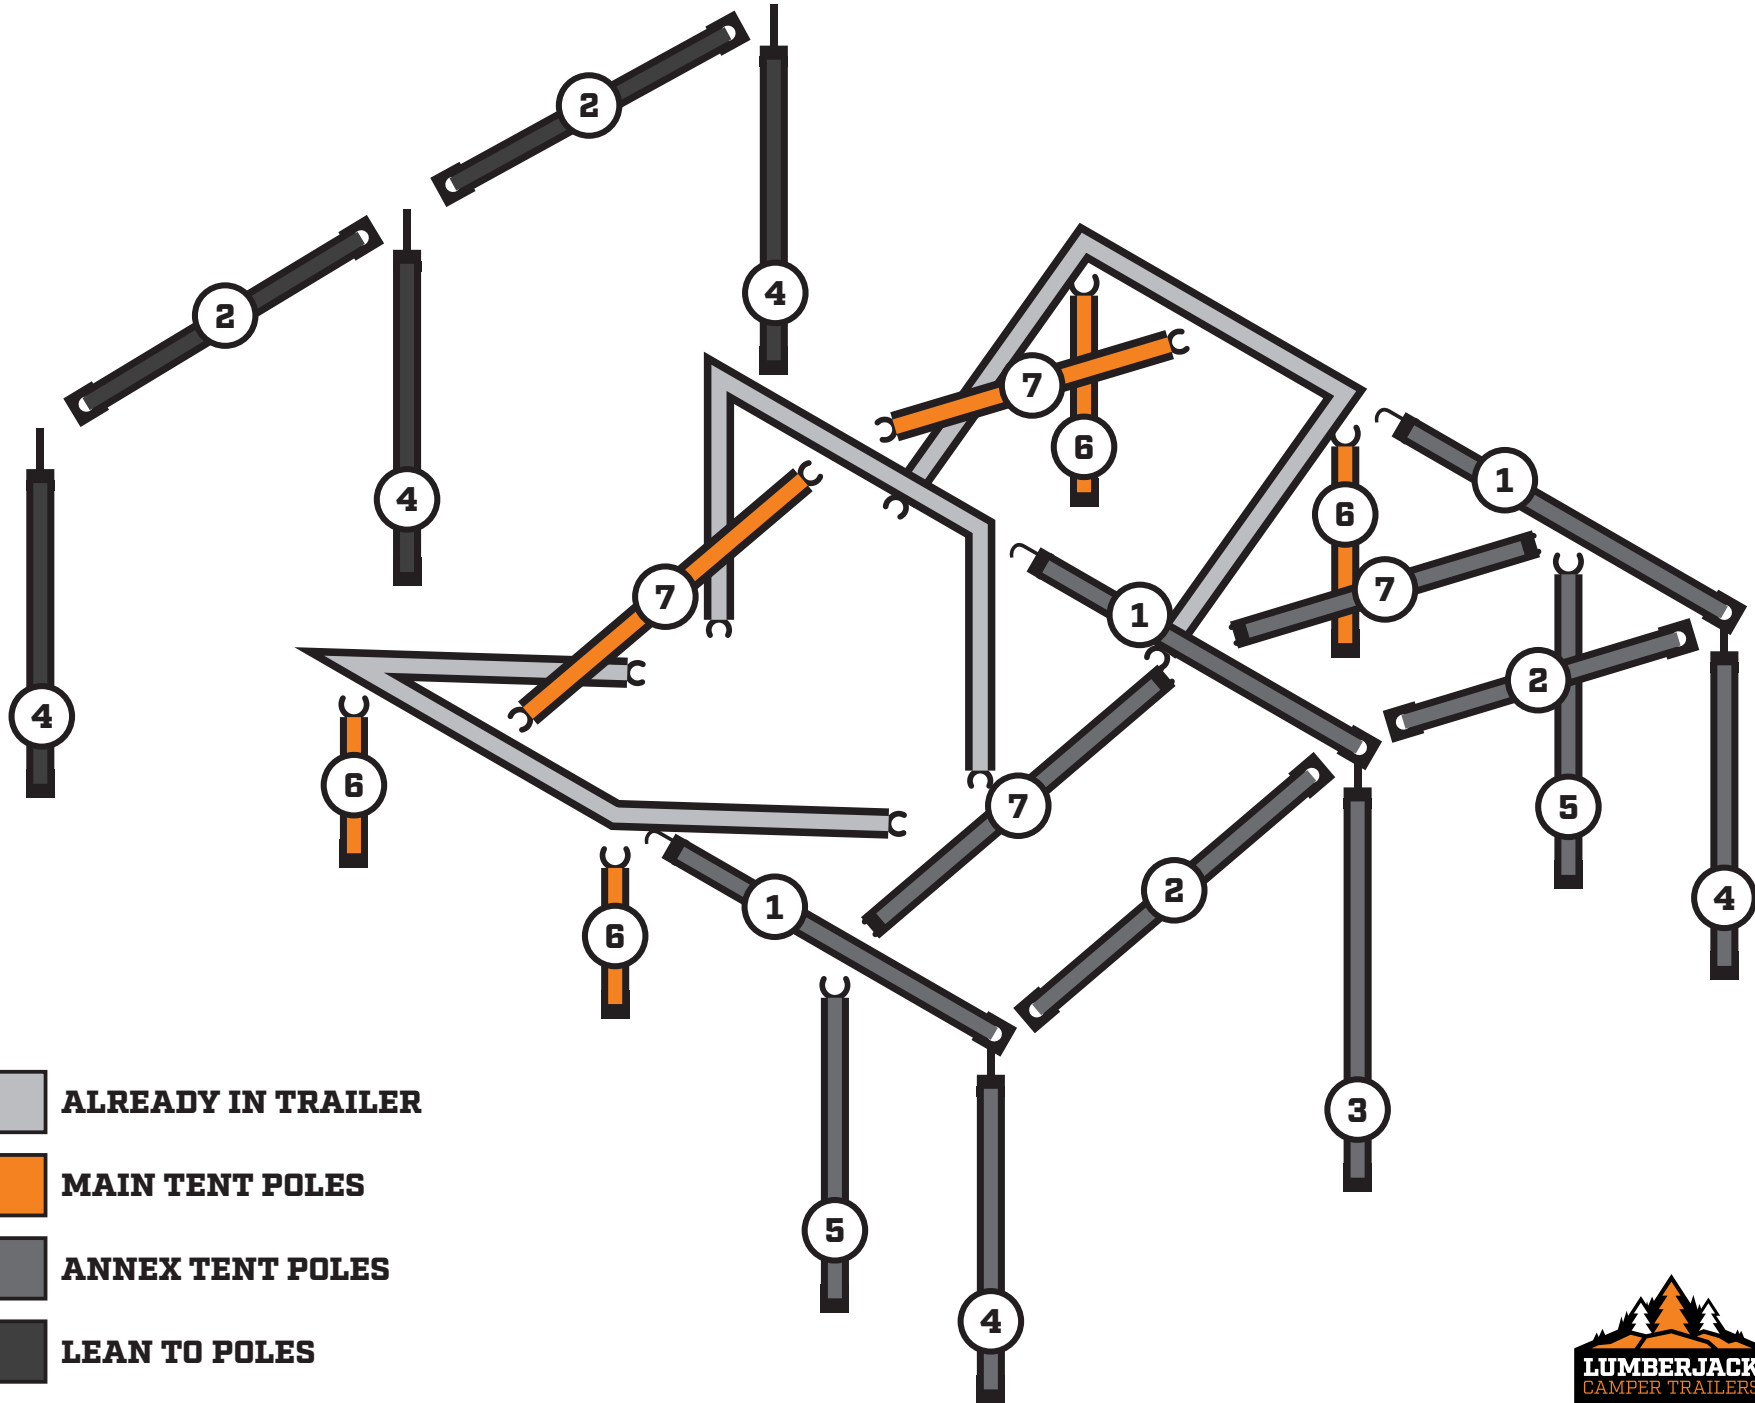

TERANG

POLE PLAN (TOPOGRAPHIC VIEW)

MAIN TENT

7 x2

6 x4

ANNEX TENT

1 x3

2 x2

3 x1

4 x2

5 x2

7 x2

WINDOWS

0 x2

8 x4

LEAN TO

2 x2

4 x3

-  ALREADY IN TRAILER
-  MAIN TENT POLES
-  ANNEX TENT POLES
-  LEAN TO POLES

TERANG

POLE PLAN (EXPLODED VIEW)

MAIN TENT

ANNEX TENT