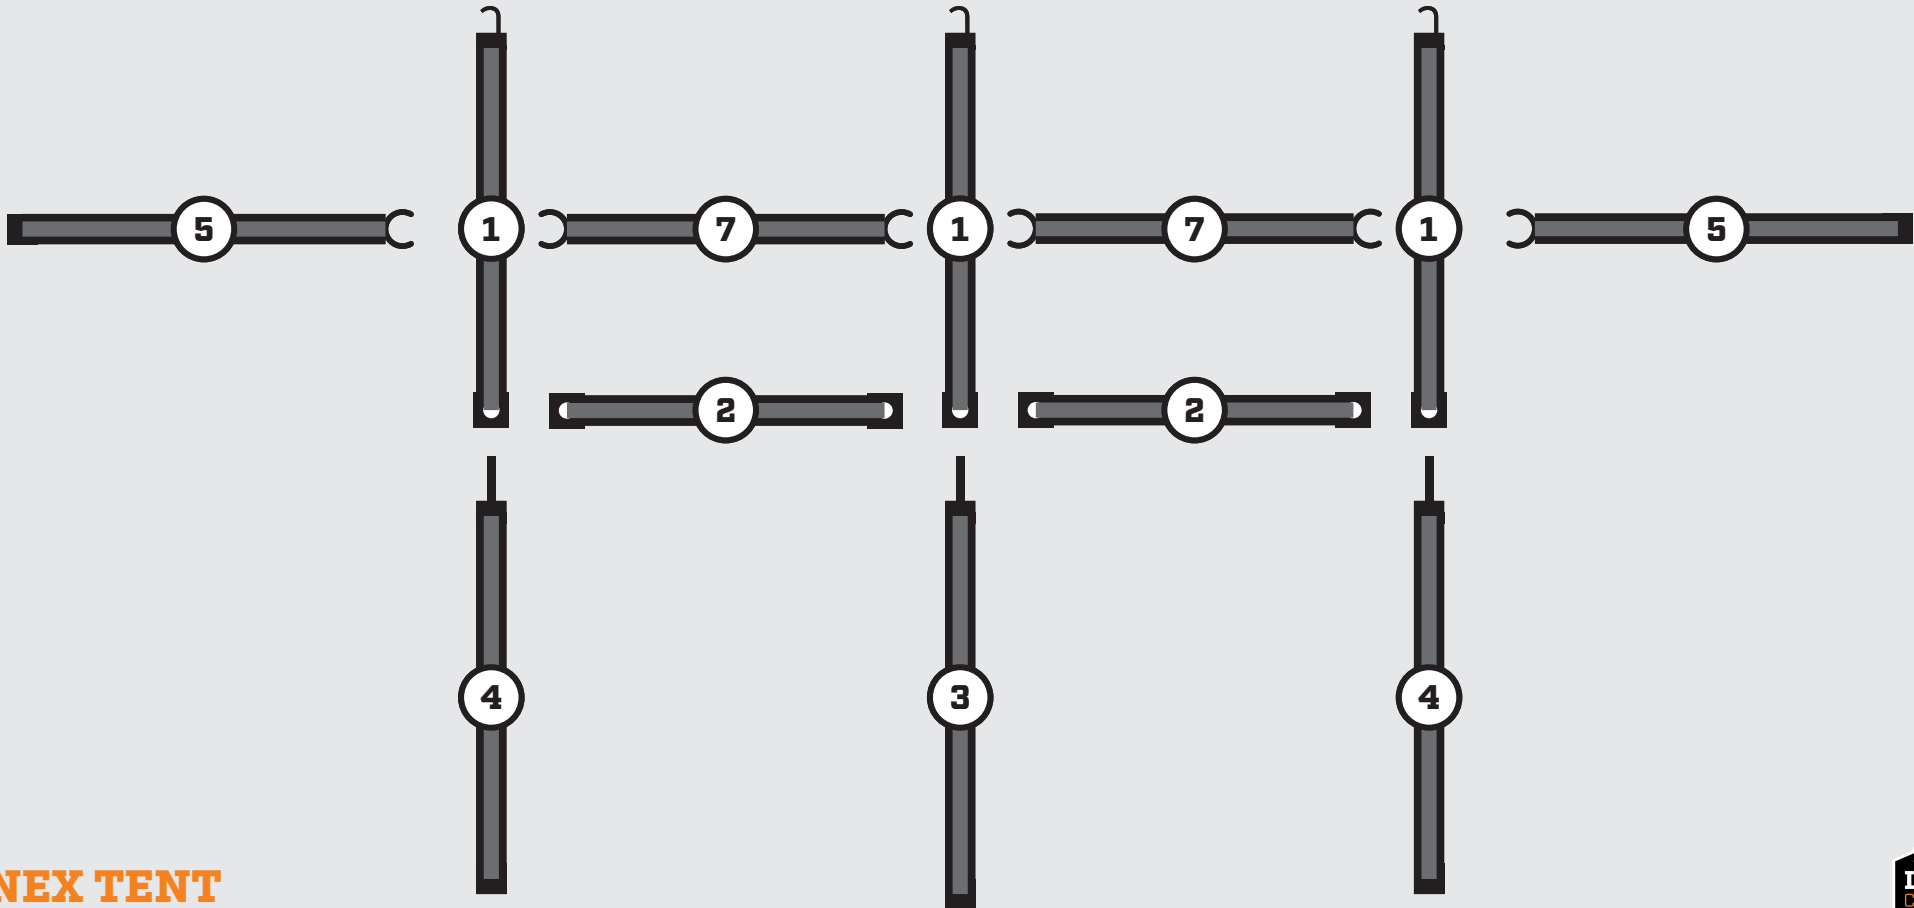

TERANG

POLE PLAN (TOPOGRAPHIC VIEW)

MAIN TENT

7 x2

6 x4

ANNEX TENT

1 x3

2 x2

3 x1

4 x2

5 x2

7 x2

WINDOWS

0 x2

8 x4

LEAN TO

2 x2

4 x3

-  ALREADY IN TRAILER
-  MAIN TENT POLES
-  ANNEX TENT POLES
-  LEAN TO POLES

TERANG

POLE PLAN (EXPLODED VIEW)

MAIN TENT

ANNEX TENT